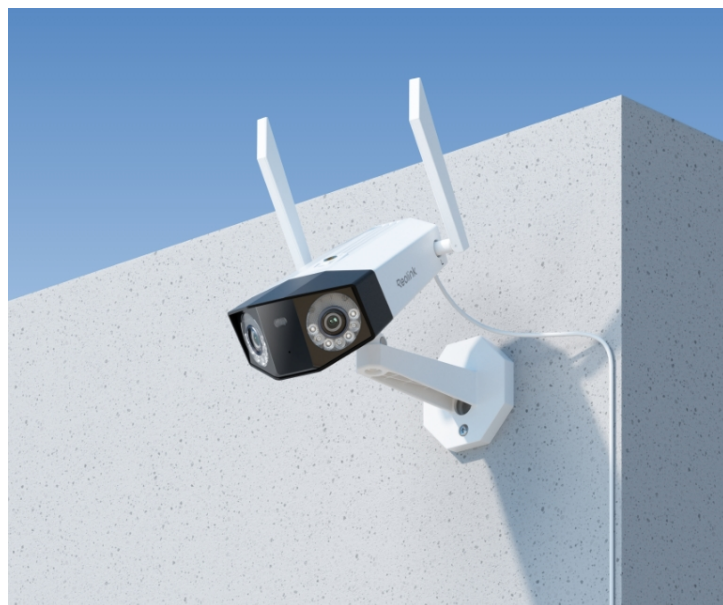

Reolink Duo 3 WiFi

Pioneering 16MP UHD Wi-Fi 6 dual-lens plug-in security camera with an expansive 180° panorama. Supports 2.4/5 GHz dual-band Wi-Fi 6 network, motion track, spotlight night vision, two-way audio, and IP67 weatherproofing

- 16MP Ultra HD View
- Dual-Band Wi-Fi 6
- Motion Track
- Spotlight Night Vision

Specifications

Video & Audio	
Image Sensor	1/2.7" CMOS Sensors
Resolution	7680×2160 (16 Megapixels)@20fps
Lens	f=2.8mm Fixed, F=1.6
Field of View	Horizontal: 180° Vertical: 55°
Infrared Night Vision	Up to 30 Meters (100ft); LED: 6pcs/850nm (Auto-switching with IR-cut filter)
Color Night Vision	Spotlights: 8pcs/5W/6500K
Frame Rate	Main Stream: 4fps - 20fps(Default: 20fps) Sub Stream: 4fps - 20fps(Default: 20fps)
Code Rate	Main stream: 3072Kbps - 12288Kbps (Default: 6144Kbps) Sub stream: 128Kbps - 1024Kbps (Default: 1024Kbps)
Audio	Two-way Audio

Power Requirements	
DC Power	DC 12.0V 2A
Interface	
Power Port	DC Power Port
Reset Button	YES
Ethernet Port	One 10M/100Mbps; RJ45
SD Card Slot	Supports Max. 512GB microSD card
Audio In/Out	Built-in Microphone and Speaker
Wi-Fi	
Wireless Standard	IEEE 802.11 ac/ax/a/b/g/n
Operating Frequency	2.4GHz/5GHz
Wireless Security	WPA/WPA2/WPA3
Software Features	
Browser Supported	Edge, Chrome, Firefox, Safari
OS Supported	PC: Windows, Mac OS; Smartphone: iOS, Android
Protocols & Standards	HTTPS, SSL, TCP/IP, UDP, HTTP, IPv4, UPnP, RTSP, RTMP, ONVIF, SMTP, NTP, DHCP, DNS, DDNS, FTP, P2P
Max. User Access	Max. 20 Users (1 Admin & 19 Users); Max. 12 Simultaneous Streams (2 Main & 10 Sub Streams)
Other Features	
Smart Alarm	Motion Detection; Person/Vehicle/Animal Detection
Recording Modes	Motion-triggered Recording (Default); Scheduled Recording, 24/7 Recording
Time Lapse	YES
Smart Home Compatibility	Google Assistant
Working Environment	
Operating Temperature	-10°C~+55°C (14°F~131°F)