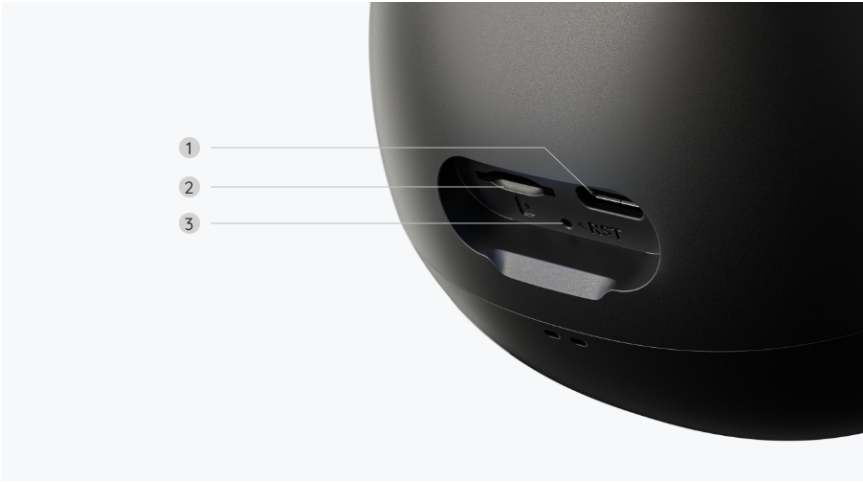

1. Type-C Port
2. microSD Card Slot
3. Reset Button

www.reolink.com